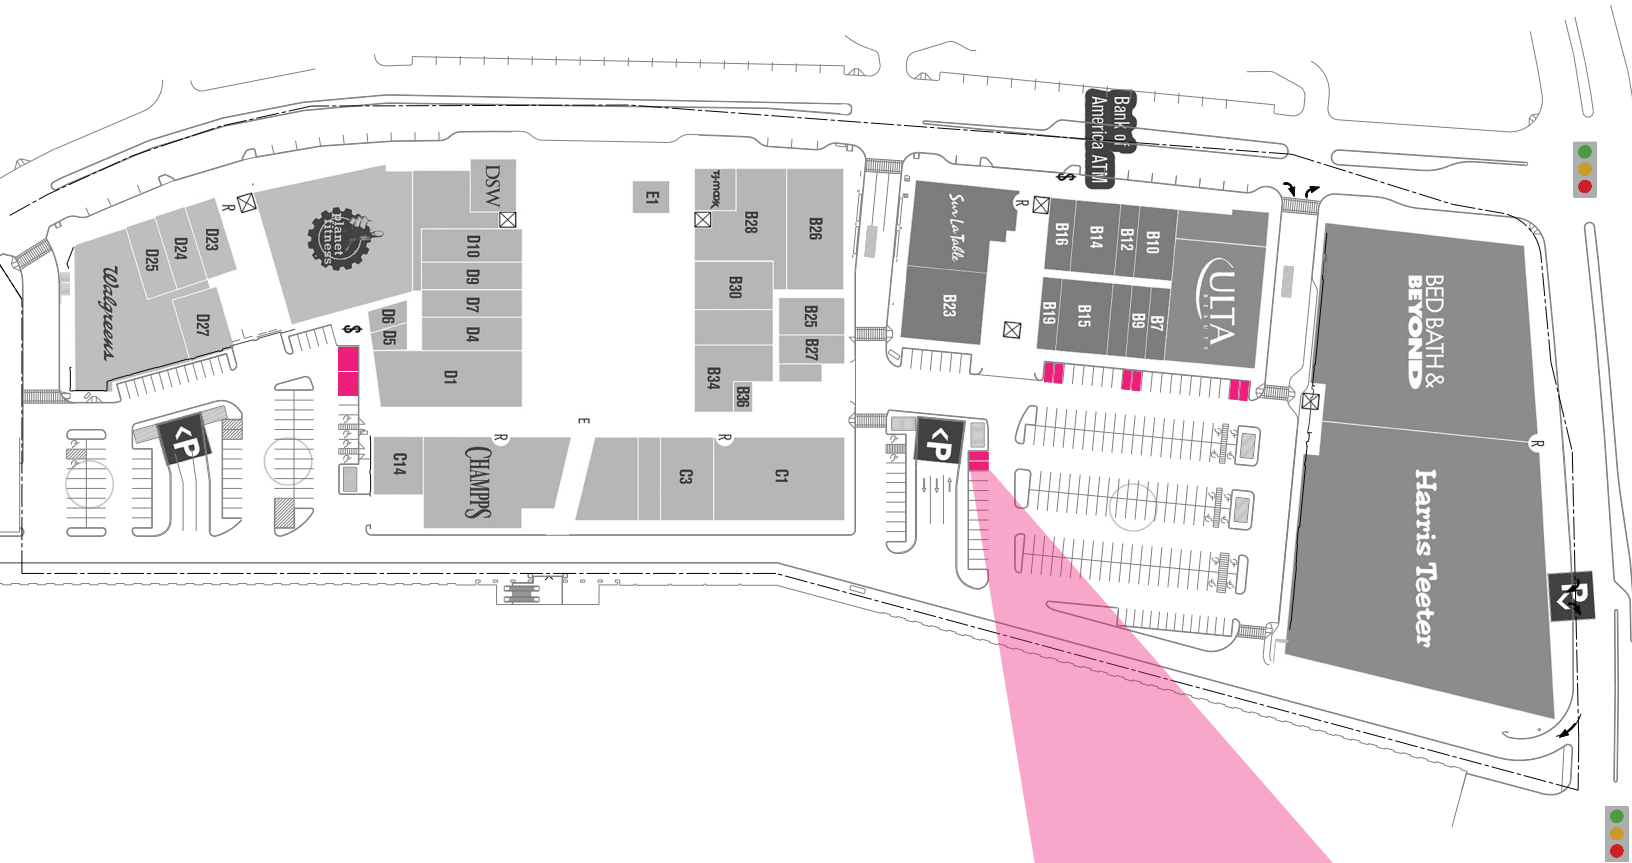

# PENTAGON ROW

- 2 spaces located in front of Ultra
- 2 spaces located in front of Smoothie King
- 2 spaces located in front of Unleashed
- 2 spaces located towards the back of the Harris Teeter surface parking lot
- 6 spaces located in the in front of Sine Irish Pub and Best Food Forward